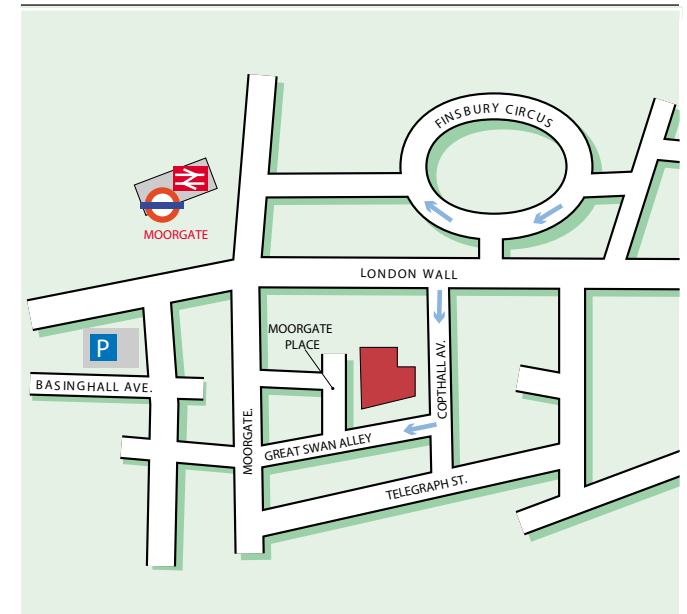

Public transport

By rail
The nearest mainline station is Liverpool Street. See map below.

By air
City Airport
Approximately 8 miles from Chartered Accountants' Hall.

Underground
The nearest Underground stations are Moorgate (Northern Line & Metropolitan) & Bank (Central Line) and are within easy walking distance of Chartered Accountants' Hall.

Parking
The nearest parking facilities are at Finsbury Circus, a 2 minute walk from Chartered Accountants' Hall.

Disabled facilities
The entrance most suitable for disabled people is the Copthall entrance at no.11 Copthall Avenue.

Detailed section

Locator map