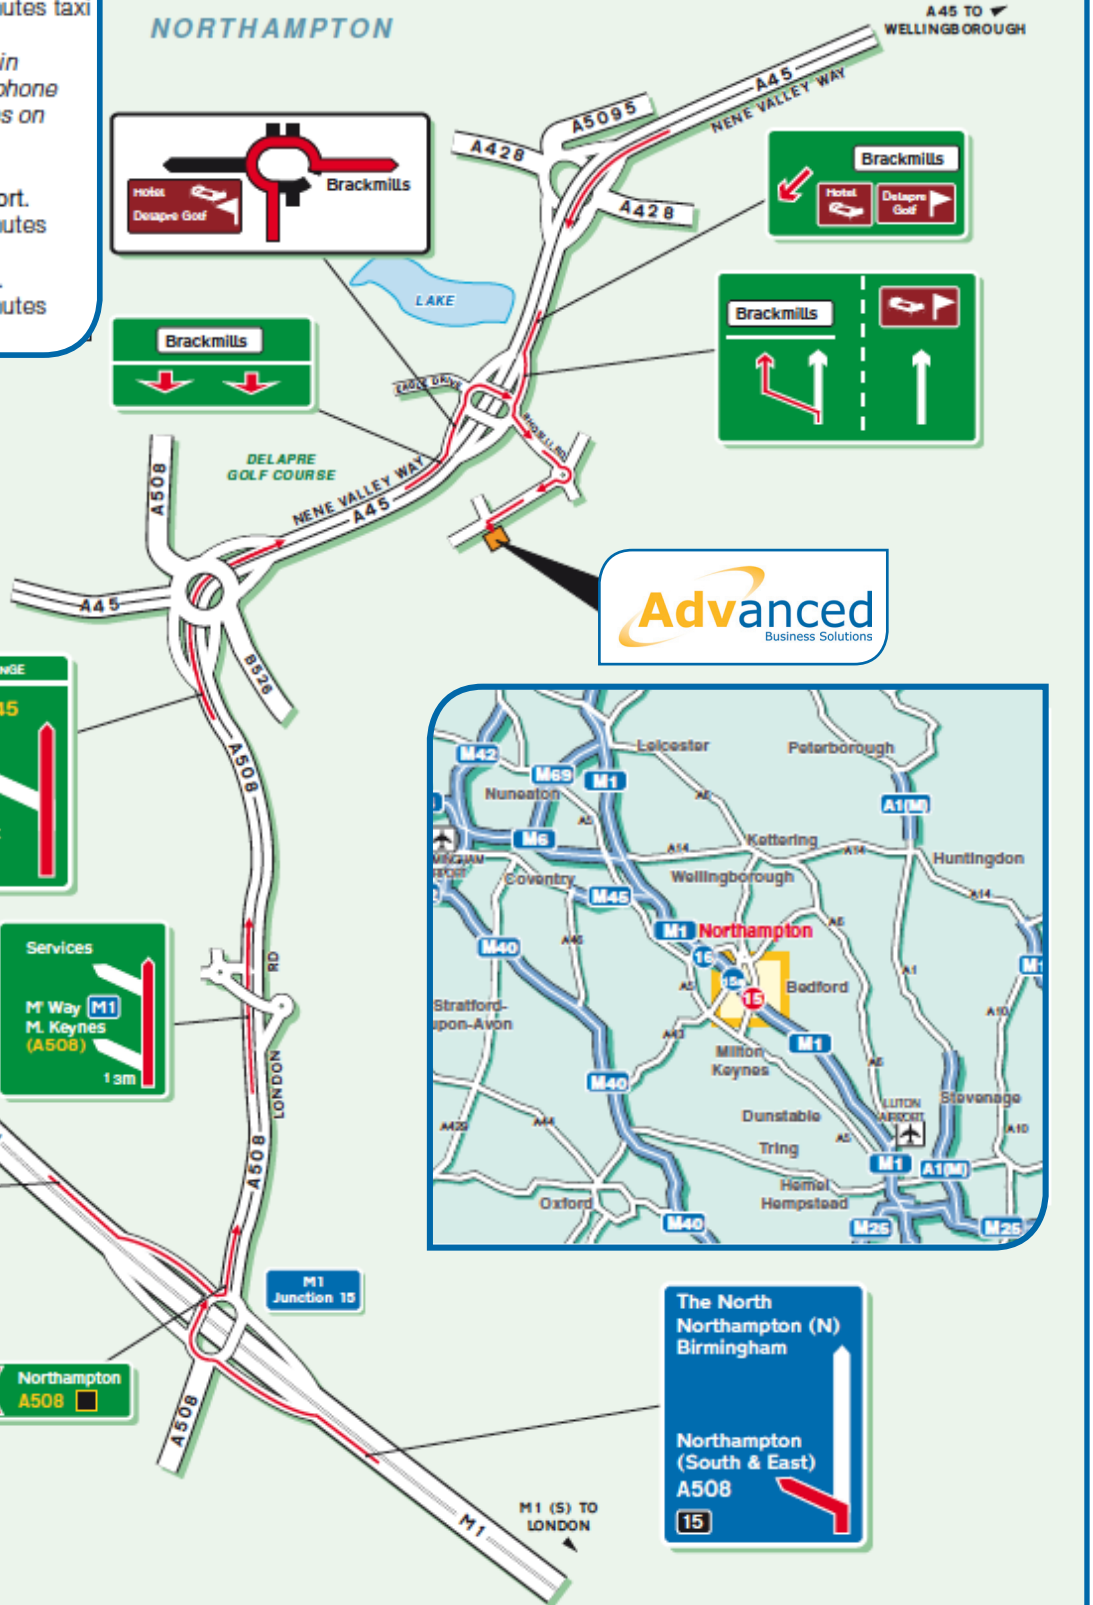

**Public Transport**

**By Rail, Northampton Station.**  
Approximately 15 minutes taxi ride away.  
For information on train operators and times phone National Rail Enquiries on 0845 7484950.

**By Air, Heathrow Airport.**  
Approximately 90 minutes drive away.  
**East Midlands Airport.**  
Approximately 45 minutes drive away.

**NORTHAMPTON**

**QUEEN ELEANOR INTERCHANGE**

Wellingborough A45  
Kettering (A43)

Town centre  
A508  
Ring Road West  
A45 (A43)

**Services**

M1 Way (M1)  
M. Keynes (A508)  
1.3m

**London  
M. Keynes**

Northampton (East)  
A508

15

Northampton  
A508

**The North  
Northampton (N)  
Birmingham**

Northampton (South & East)  
A508

15